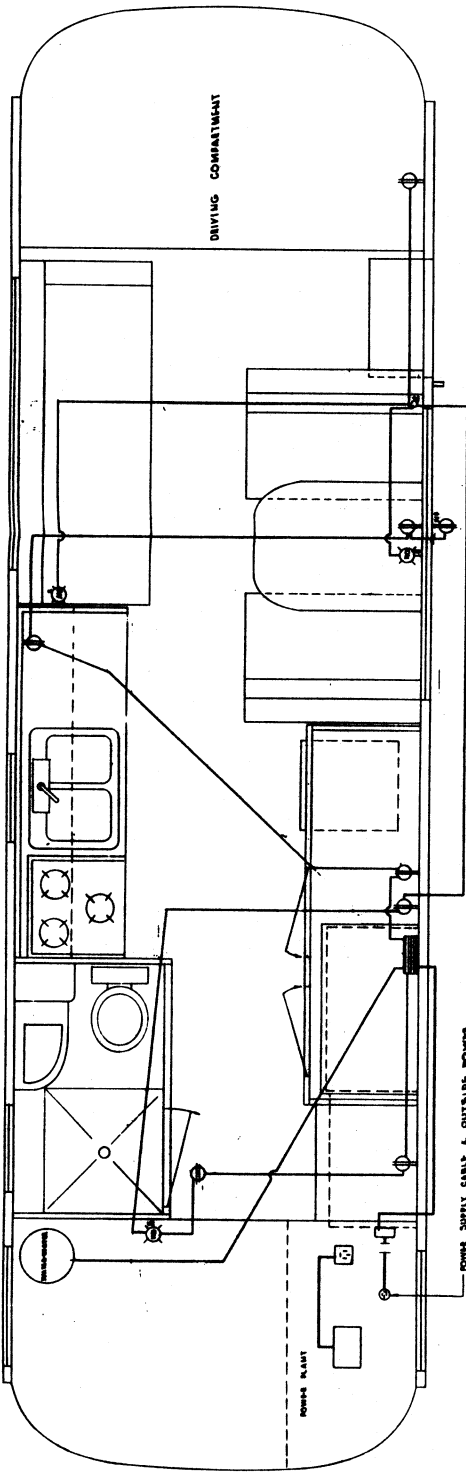

18701

- 10 VOLT WALL BRACKET LIGHT WITH SWITCH
- 10 VOLT RECEPTACLE
- 10 VOLT RECEPTACLE WATERPROOF
- 10 VOLT DOUBLE SWITCH
- POWER PANEL

POWER SUPPLY CABLE & OUTSIDE POWER PLANT

BATTERY

TYPE	NO.	DESCRIPTION	DATE	BY
REVISION				
DATE				
<b>TRACO CORPORATION</b>				
1000 EAST 14TH AVENUE, DENVER, COLORADO 80202				
A DIVISION OF TRACO ELECTRIC COMPANY, INC.				
PROJECT: <b>18701</b>				
DRAWING NO: <b>18701-56</b>				
SCALE: <b>AS SHOWN</b>				
DRAWN BY: <b>W. J. HARRIS</b>				
CHECKED BY: <b>W. J. HARRIS</b>				
DATE: <b>10/17/56</b>				

18702

- 12 VOLT CHILING LIGHT
- 12 VOLT WALL LIGHT
- 12 VOLT LIGHT SWITCH

12 VOLT CHILING LIGHT

BATTERY

BATTERY CHARGER

HEATER

STARTER RELAY SWITCH

TYPE	NO.	DESCRIPTION	DATE	BY
REVISION				
DATE				
<b>TRACO CORPORATION</b>				
1000 EAST 14TH AVENUE, DENVER, COLORADO 80202				
A DIVISION OF TRACO ELECTRIC COMPANY, INC.				
PROJECT: <b>18702</b>				
DRAWING NO: <b>18702-56</b>				
SCALE: <b>AS SHOWN</b>				
DRAWN BY: <b>W. J. HARRIS</b>				
CHECKED BY: <b>W. J. HARRIS</b>				
DATE: <b>10/17/56</b>				