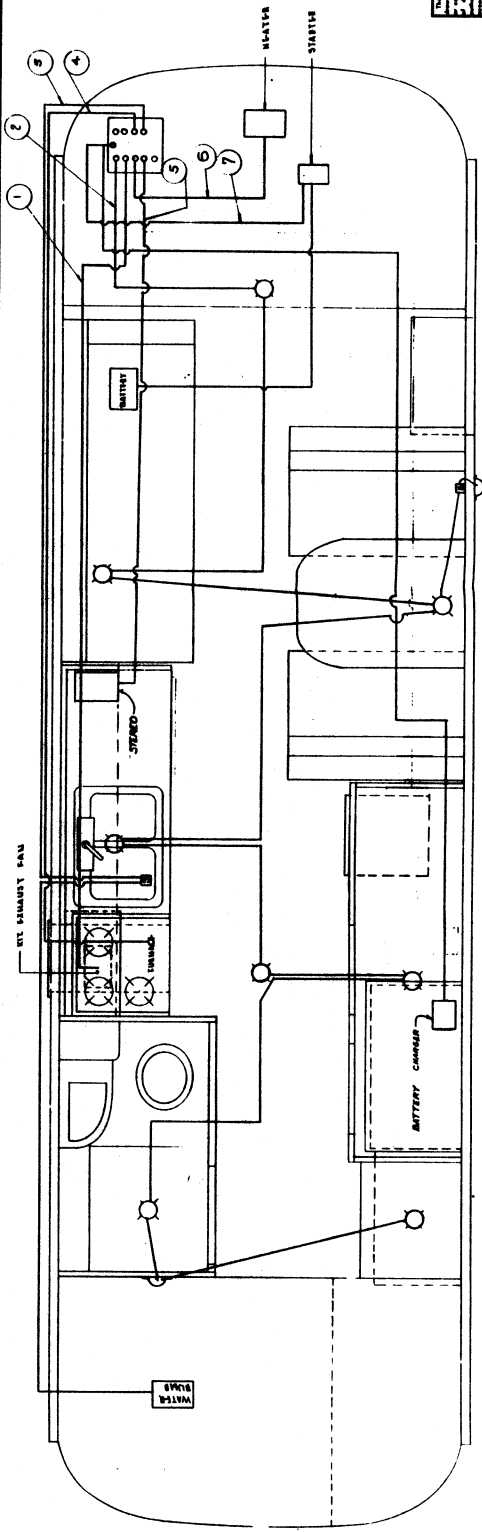

18701

- 10 VOLT WALL BRACKET LIGHT WITH SWITCH
- 10 VOLT RECEPTACLE
- 10 VOLT RECEPTACLE WATERPROOF
- 10 VOLT DOUBLE SWITCH
- POWER PANEL

POWER SUPPLY CABLE & OUTSIDE POWER PLANT

BATTERY

TYPE	NO.	DESCRIPTION	DATE	BY
REVISION				
DATE				
<b>TRACO CORPORATION</b>				
1000 EAST 14TH AVENUE, DENVER, COLORADO 80202				
A DIVISION OF TRACO ELECTRIC COMPANY, INC.				
PROJECT: <b>18701</b>				
DRAWING NO: <b>18701-56</b>				
SCALE: <b>AS SHOWN</b>				
DRAWN BY: <b>W. J. HARRIS</b>				
CHECKED BY: <b>W. J. HARRIS</b>				
DATE: <b>10/17/56</b>				

18702

- 12 VOLT CHILING LIGHT
- 12 VOLT WALL LIGHT
- 12 VOLT LIGHT SWITCH

12 VOLT CHILING LIGHT

BATTERY

BATTERY CHARGER

HEATER

STARTER RELAY SWITCH

TYPE	NO.	DESCRIPTION	DATE	BY
REVISION				
DATE				
<b>TRACO CORPORATION</b>				
1000 EAST 14TH AVENUE, DENVER, COLORADO 80202				
A DIVISION OF TRACO ELECTRIC COMPANY, INC.				
PROJECT: <b>18702</b>				
DRAWING NO: <b>18702-56</b>				
SCALE: <b>AS SHOWN</b>				
DRAWN BY: <b>W. J. HARRIS</b>				
CHECKED BY: <b>W. J. HARRIS</b>				
DATE: <b>10/17/56</b>				